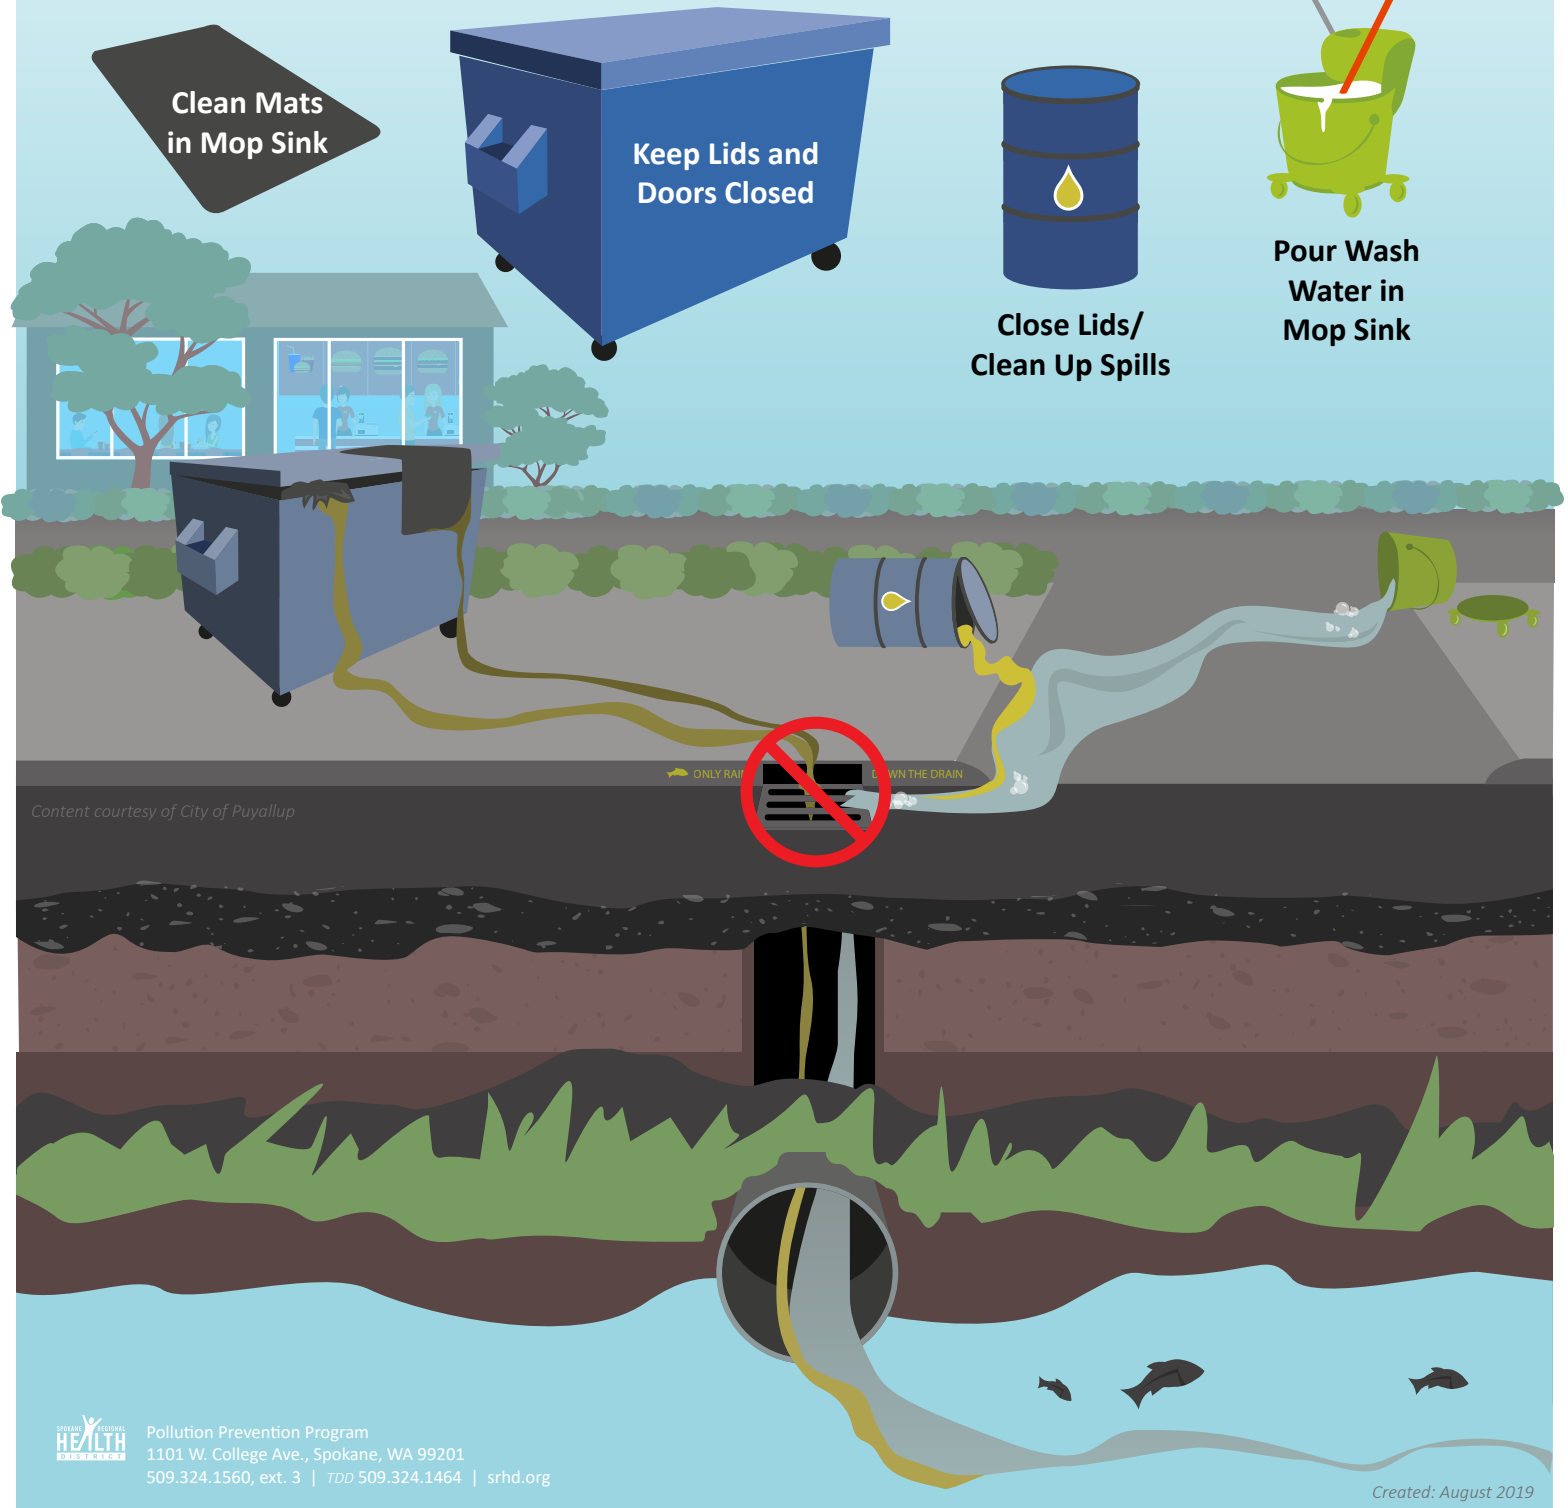

CLEANING PRACTICES AFFECT YOUR
SANITATION SCORE
AND OUR WATER

Clean Mats
in Mop Sink

Keep Lids and
Doors Closed

Close Lids/
Clean Up Spills

Pour Wash
Water in
Mop Sink

Content courtesy of City of Puyallup

Pollution Prevention Program
1101 W. College Ave., Spokane, WA 99201
509.324.1560, ext. 3 | TDD 509.324.1464 | srhd.org